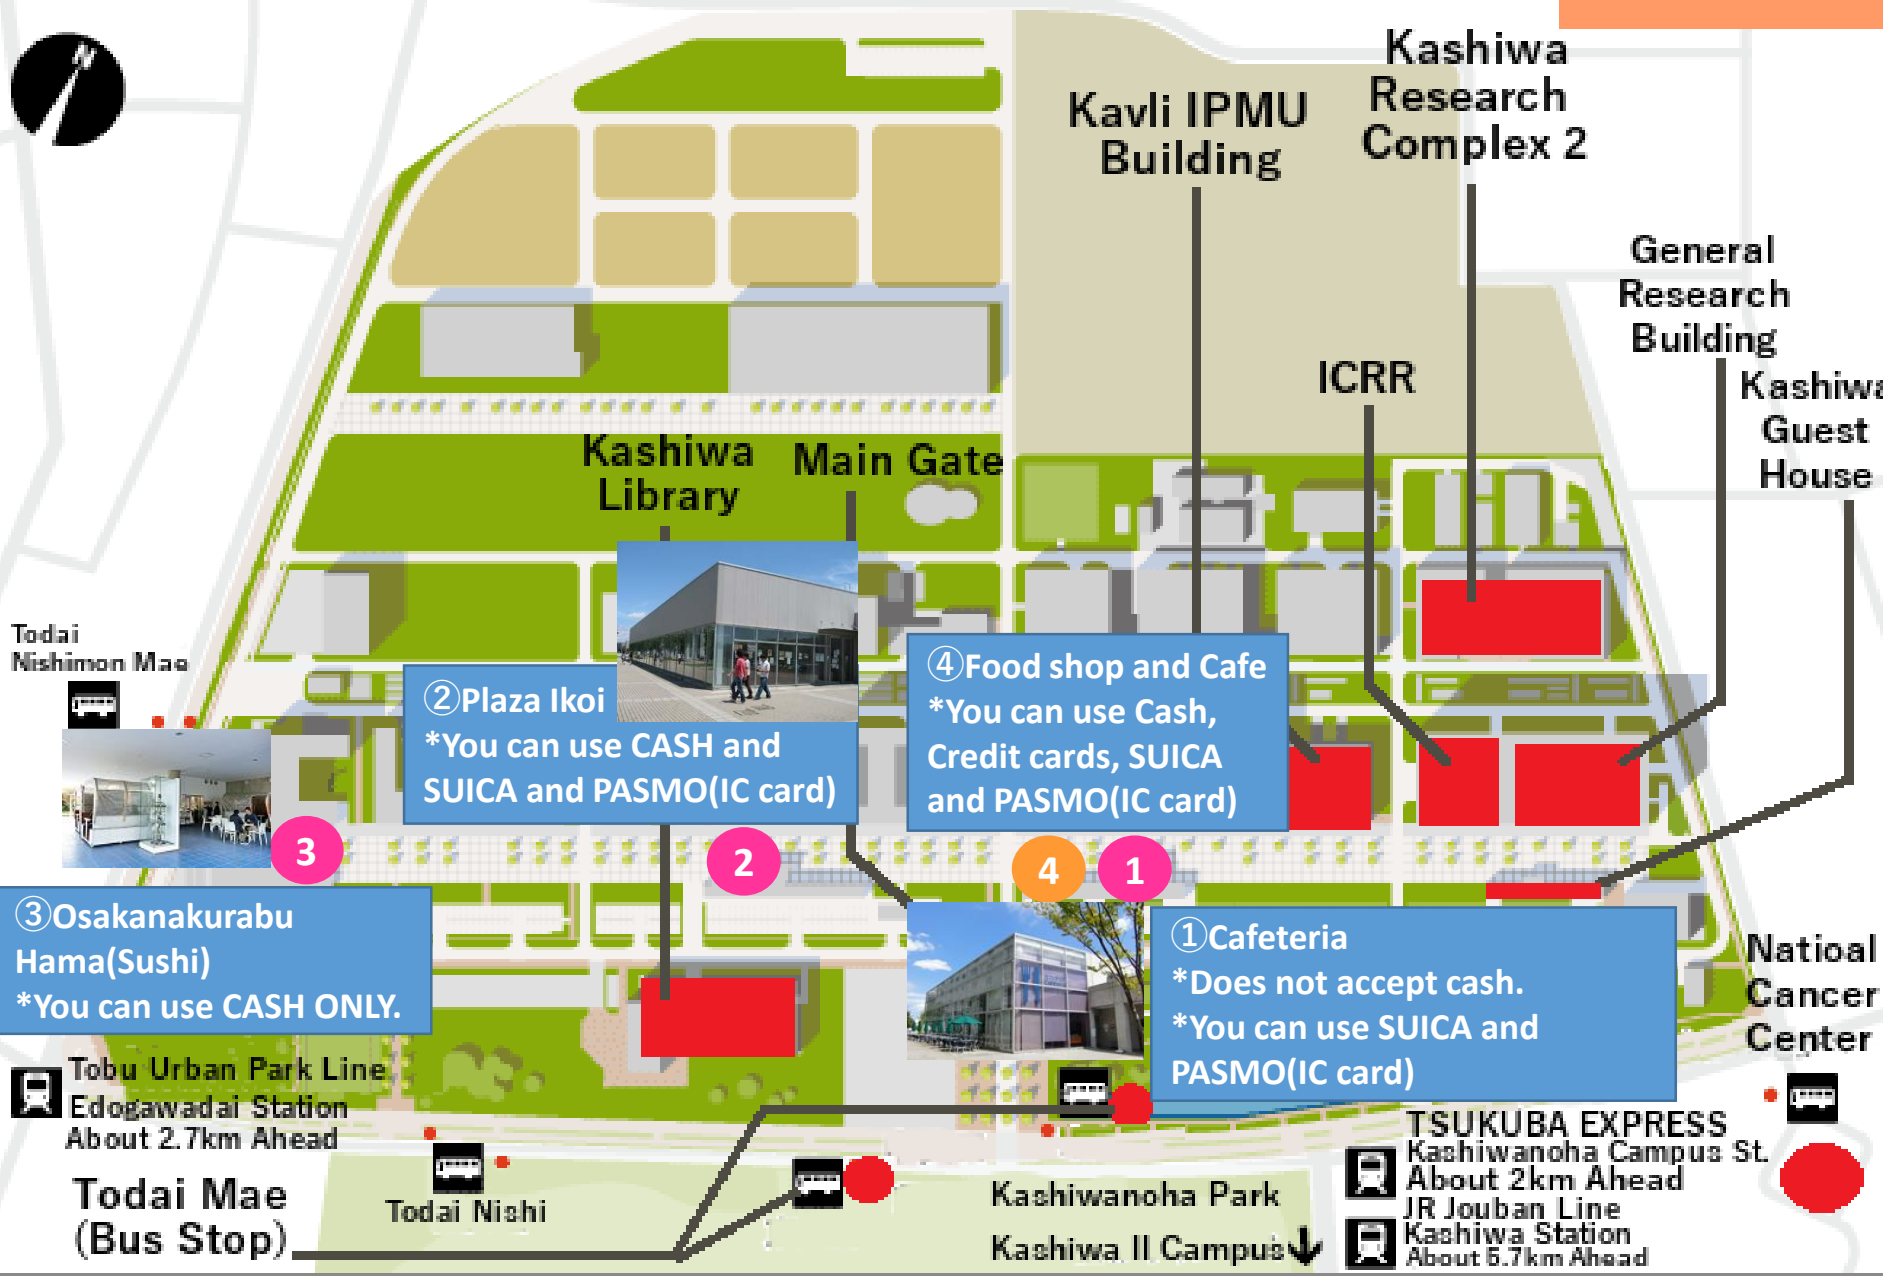

0m 100m 200m 300m

Kavli IPMU Building

Kashiwa Research Complex 2

General Research Building

Kashiwa Guest House

ICRR

Kashiwa Library Main Gate

Todai Nishimon Mae

② Plaza Ikoi
*You can use CASH and SUICA and PASMO(IC card)

④ Food shop and Cafe
*You can use Cash, Credit cards, SUICA and PASMO(IC card)

③ Osakanakurabu Hama(Sushi)
*You can use CASH ONLY.

① Cafeteria
*Does not accept cash.
*You can use SUICA and PASMO(IC card)

National Cancer Center

Tobu Urban Park Line
Edogawadai Station
About 2.7km Ahead

TSUKUBA EXPRESS
Kashiwanoha Campus St.
About 2km Ahead
JR Jouban Line
Kashiwa Station
About 5.7km Ahead

Todai Mae (Bus Stop)

Todai Nishi

Kashiwanoha Park
Kashiwa II Campus