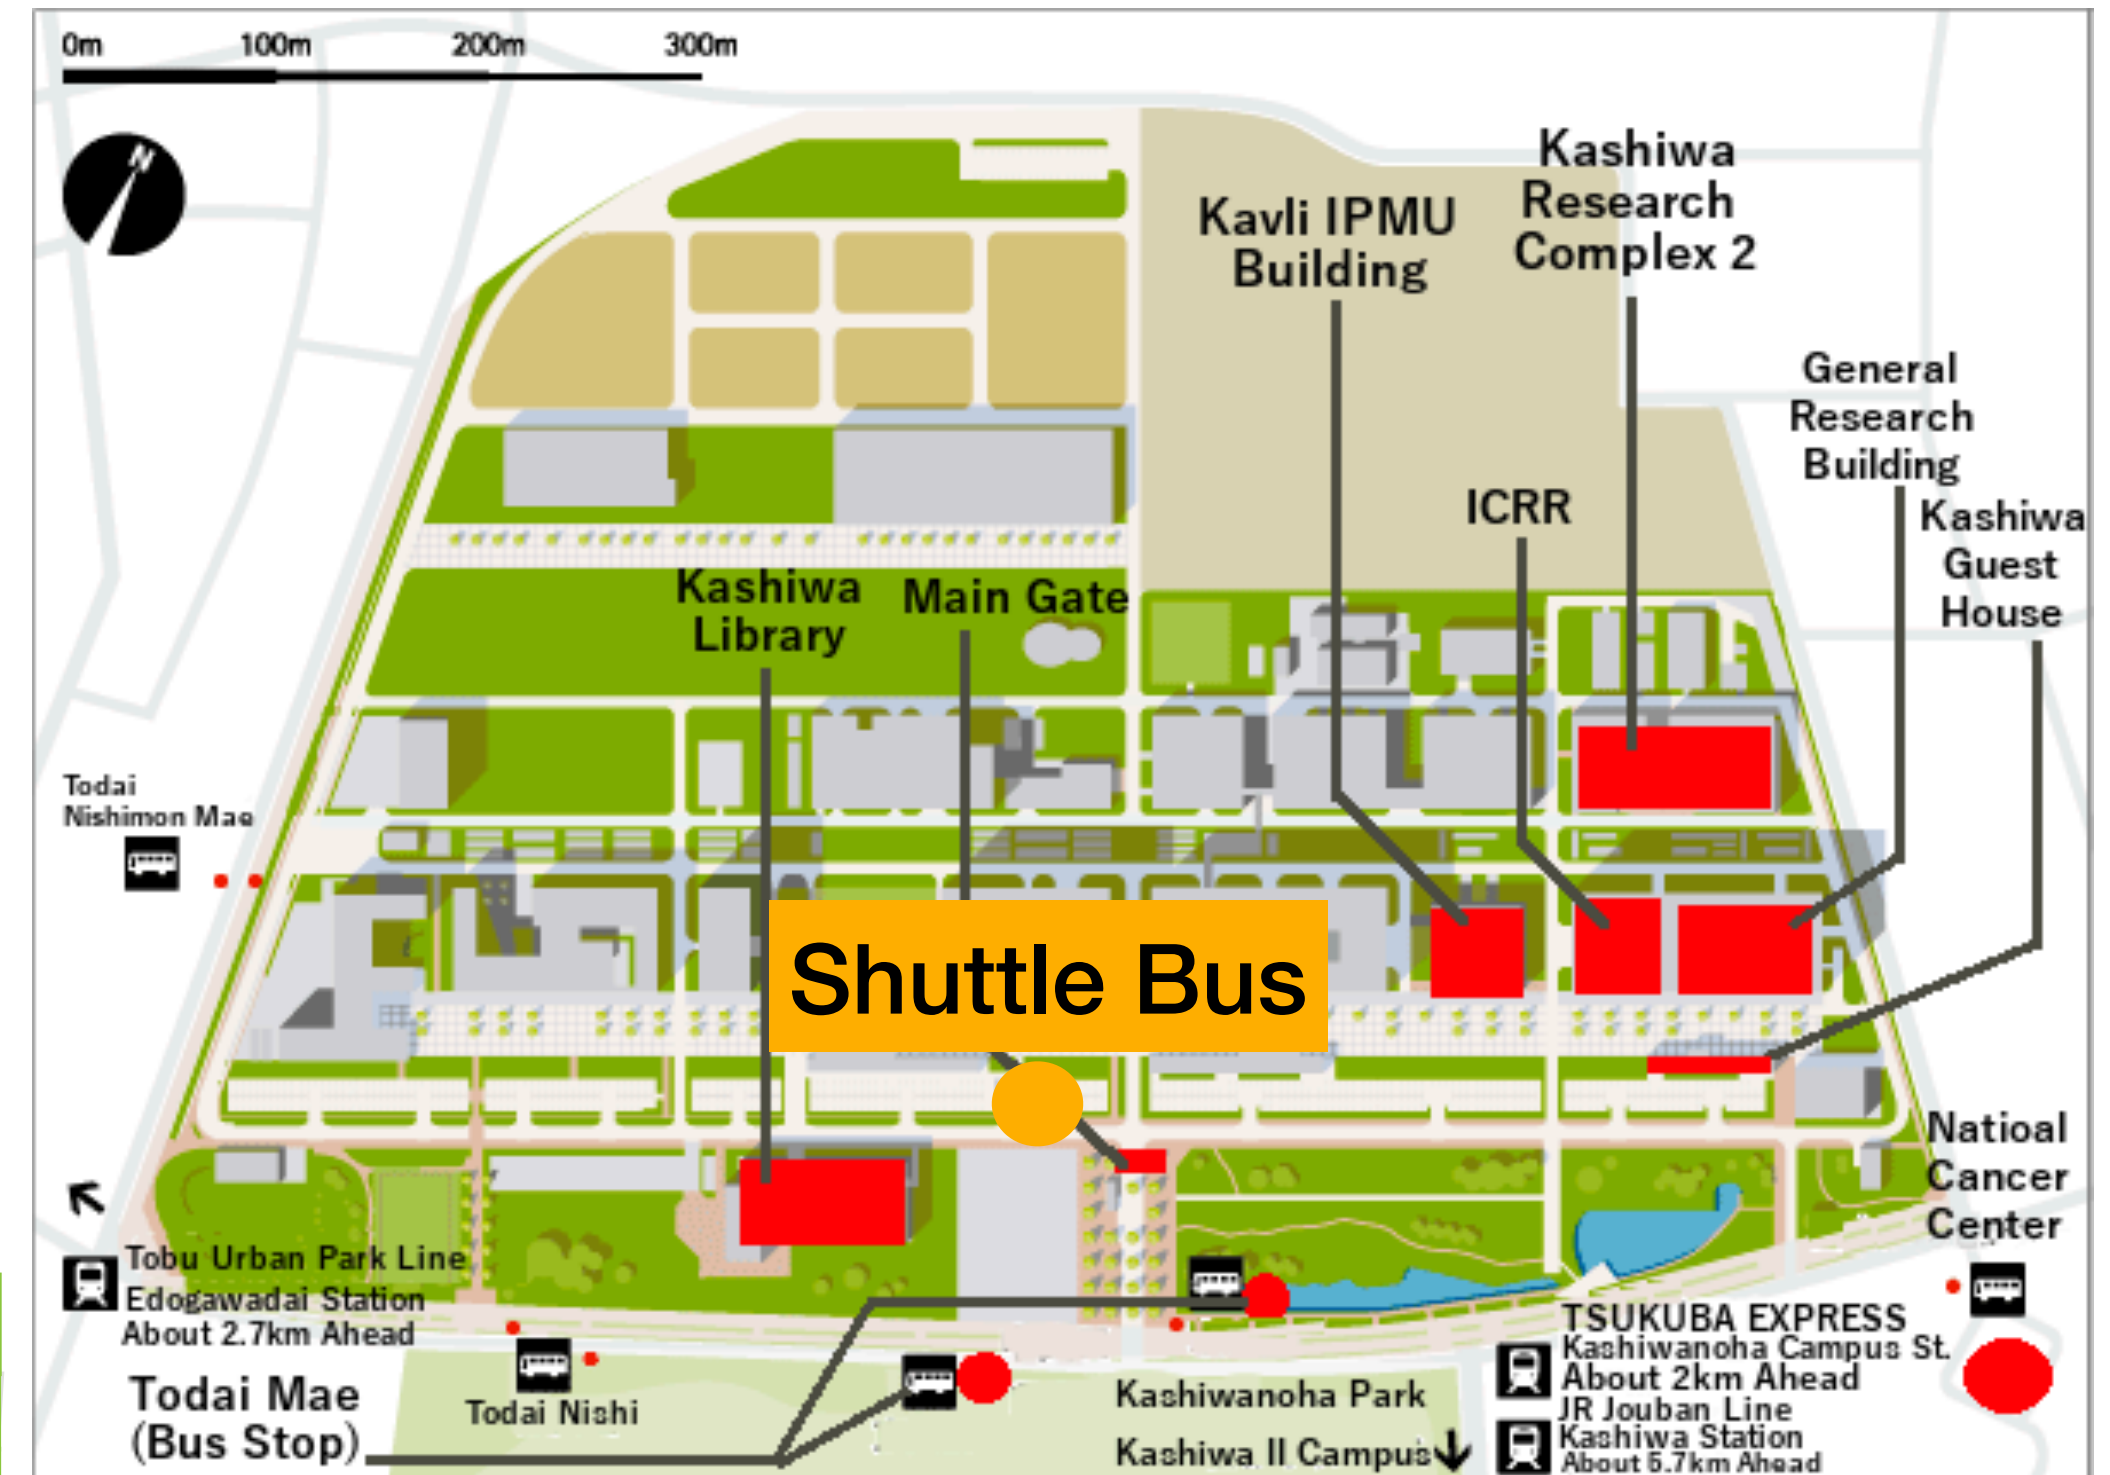

From TSUKUBA EXPRESS Kashiwanoha Campus Sta.						
Time	To	Kashiwa Campus (Environmental Studies Transdisciplinary Sciences)				
8	00	10	20	30	40	50
9	00	10	20	30	40	50
10		10	20	30	40	
11					40	
12					35*	40
13					25*	40
14					15*	40
15						40
16						40
17	00	10	20	30	40	50
18	00	10	20	30		50
19	00	10	20	30	40	50

From Kashiwa Campus (Environmental Studies)						
Time	To	Kashiwanoha Campus Sta.				
8		10	20	30	40	50
9	00	10	20	30	40	
10	00	10	20	30		50
11						50
12						50
13					05*	50 55*
14					35*	55
15						50
16						50
17	00	10	20	30	40	50
18	00	10	20		40	50
19	00	10	20	30	40	50