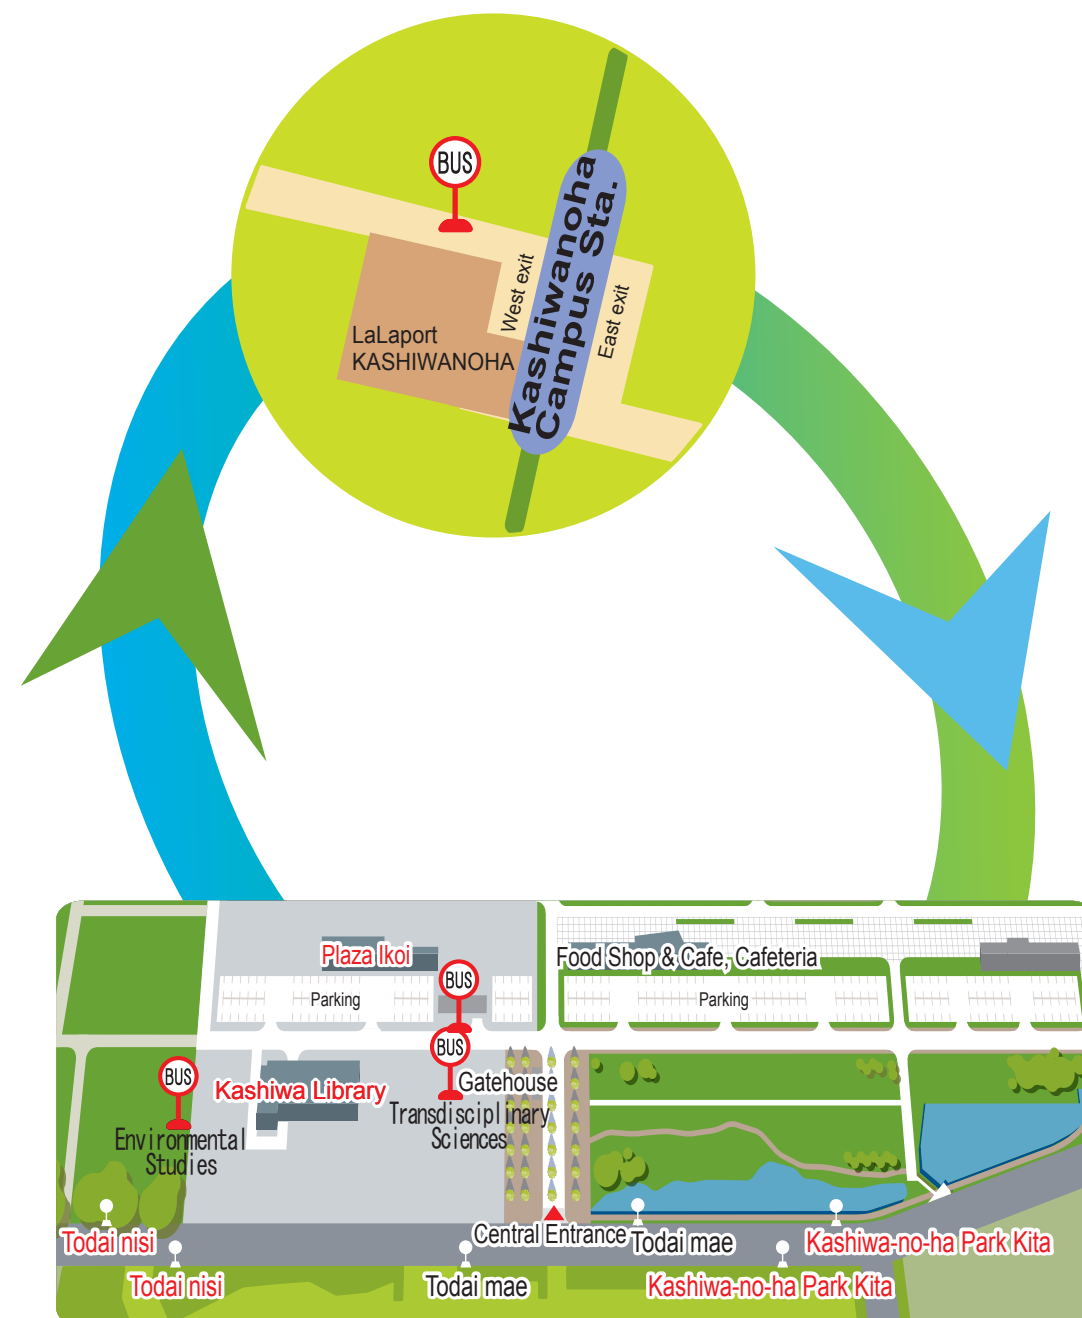

SHUTTLE BUS

※ Shuttle bus also runs on the Kashiwa Open Campus Day.

Fare

Student : **Free (Show your Student ID)**

Employee : **Prepaid Ticket**

- Prepaid Ticket needed.
- Tickets are available at Coop Store in Kashiwa Campus.
- 1,700 JPY for 11 pieces (non-refundable).
- Cash is not acceptable.

Visitor : **Free (Inform your visiting department)**

Operating Time

8:00 am ~ 8:00 pm