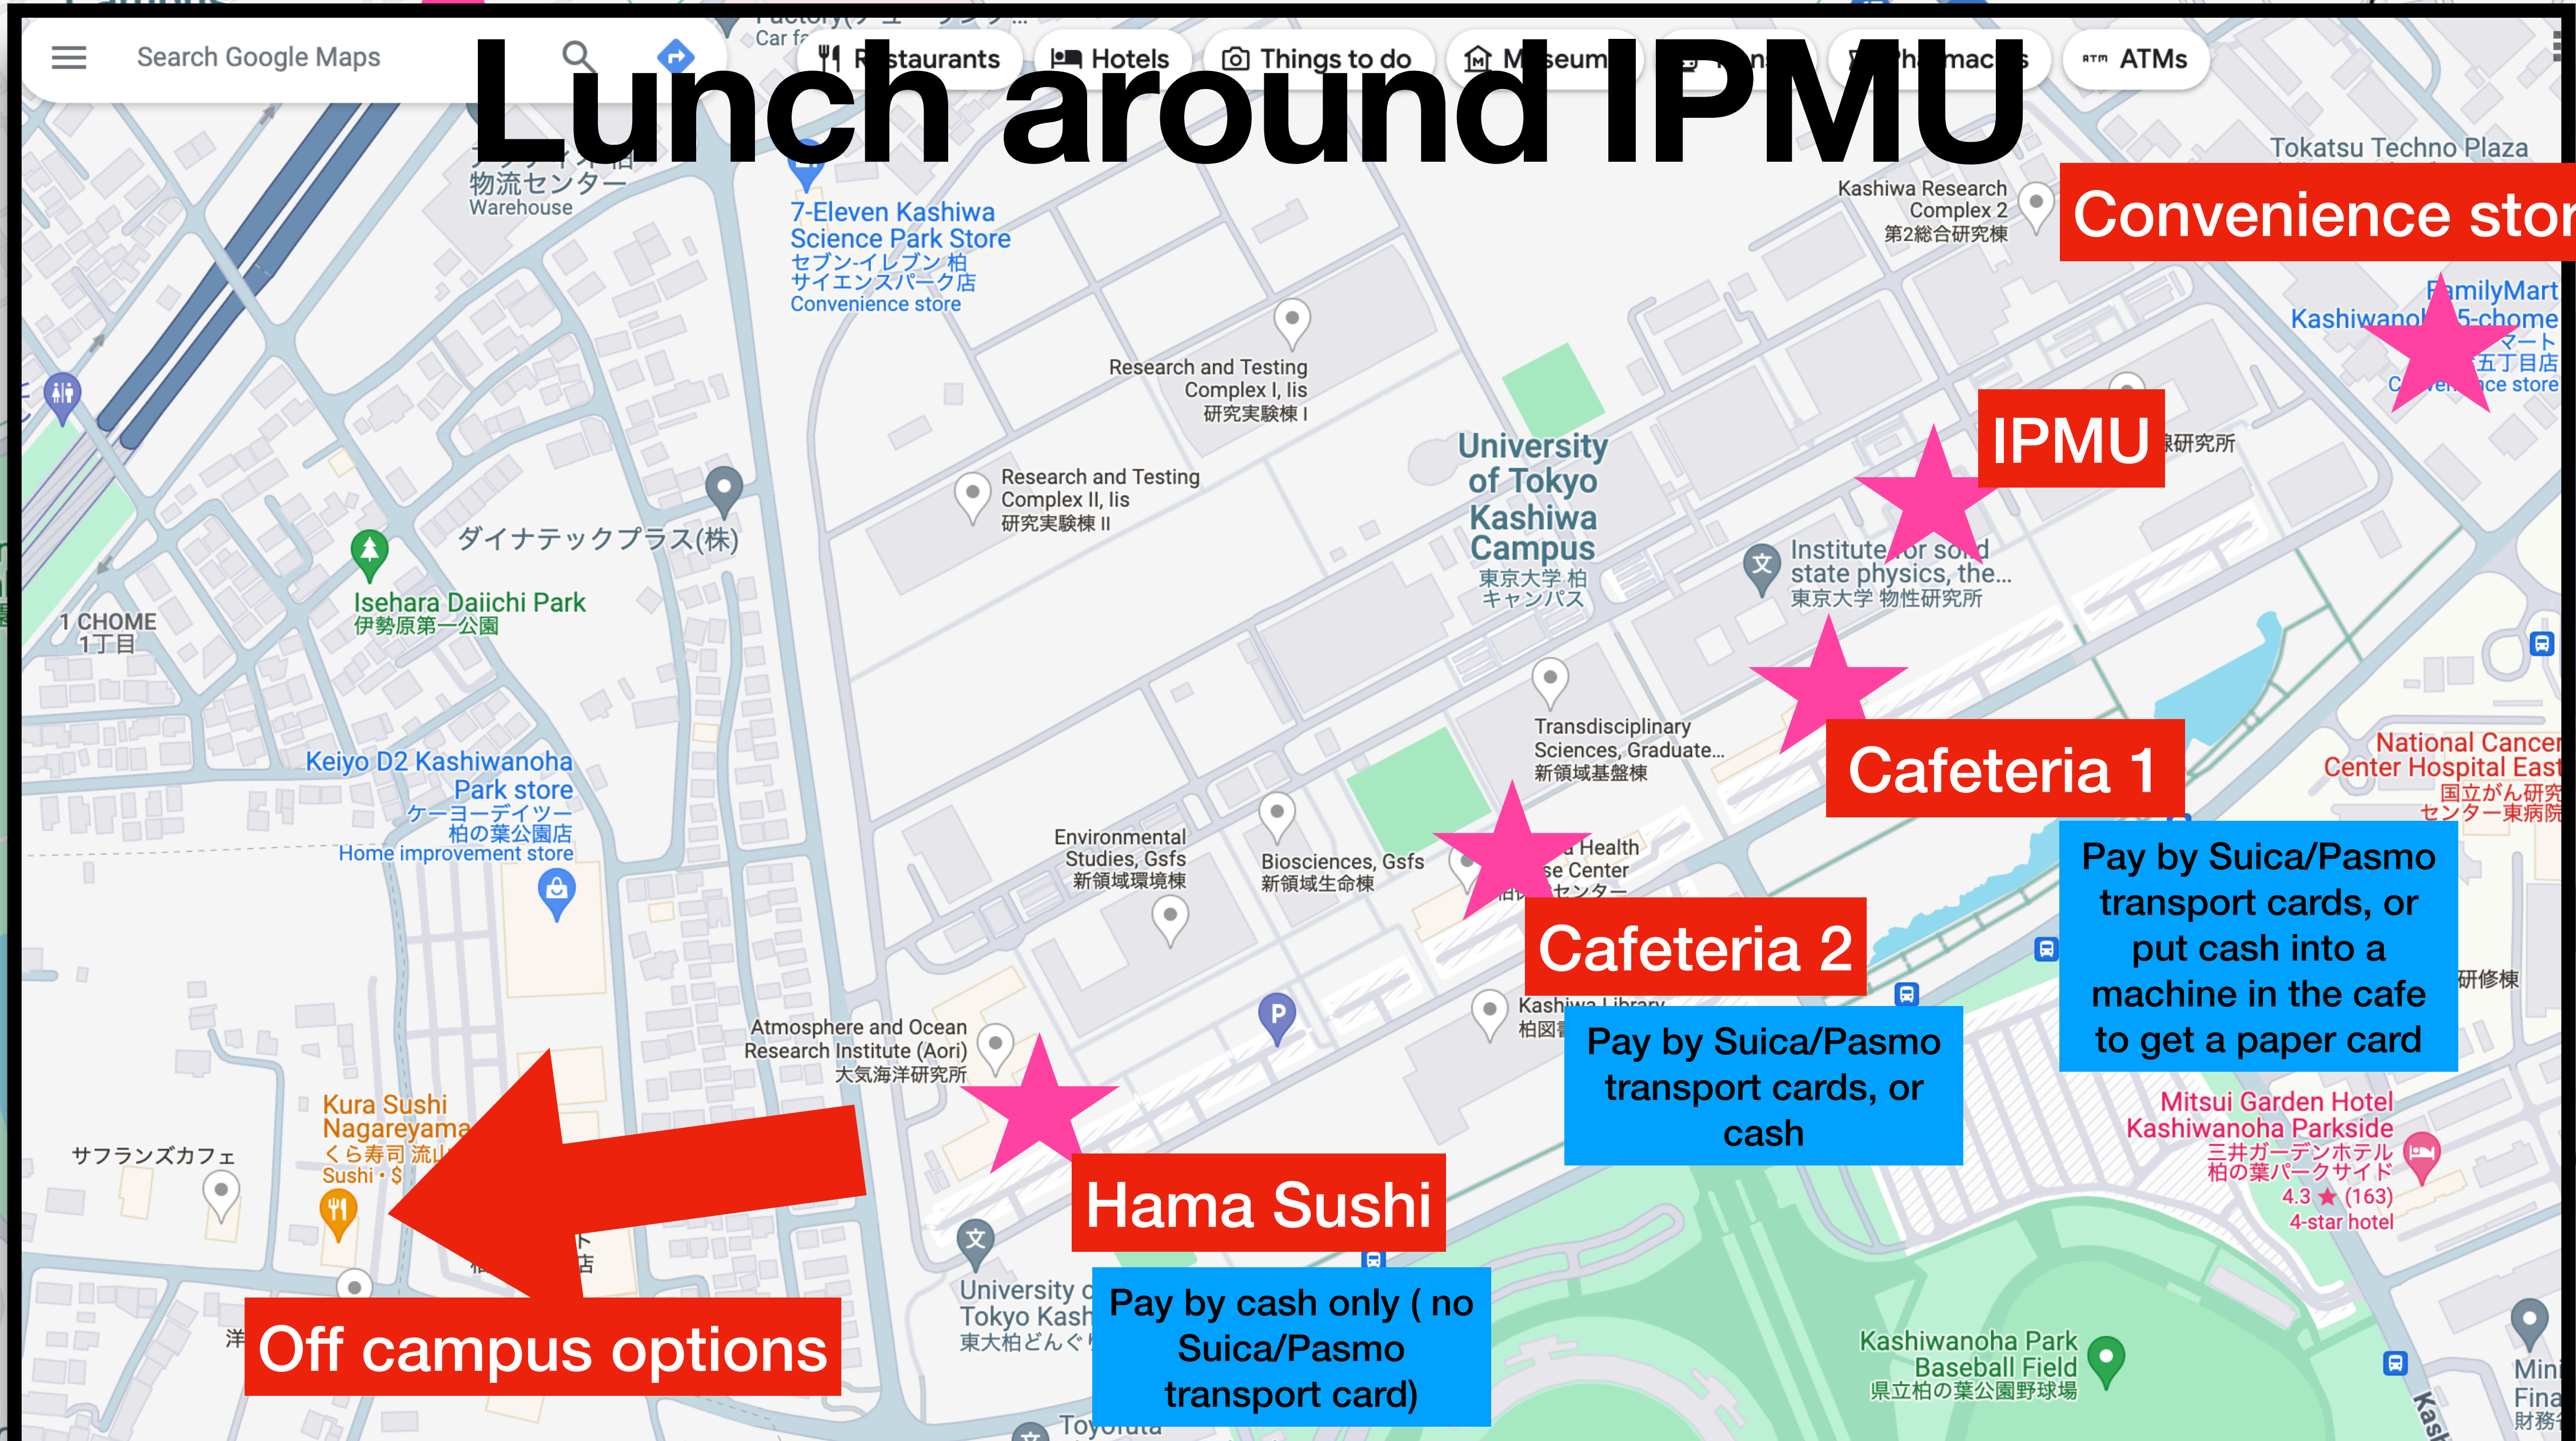

WAKASHIBA
若柴

Station

SHUTTLE BUS

※ Shuttle bus also runs on the Kashiwa Open Campus Day.

Fare

Student : **Free (Show your Student ID)**

Employee : **Prepaid Ticket**

- * Prepaid Ticket needed.
- * Tickets are available at Coop Store in Kashiwa Campus.
- * 1,700 JPY for 11 pieces (non-refundable).
- * Cash is not acceptable.

Visitor : **Free (Inform your visiting department)**

Operating Time

8:00 am ~ 8:00 pm

From TSUKUBA EXPRESS Kashiwanoha Campus Sta.						
Time	To	Kashiwa Campus (Environmental Studies Transdisciplinary Sciences)				
8	00	10	20	30	40	50
9	00	10	20	30	40	50
10		10	20	30	40	
11					40	
12					35*	40
13					25*	40
14					15*	40
15						40
16						40
17	00	10	20	30	40	50
18	00	10	20	30		50
19	00	10	20	30	40	50

University of Tokyo Kashiwa Campus

IPMU

Lunch around IPMU

Convenience store

IPMU

Cafeteria 1

Cafeteria 2

Hama Sushi

Off campus options

Pay by Suica/Pasmo transport cards, or put cash into a machine in the cafe to get a paper card

Pay by Suica/Pasmo transport cards, or cash

Pay by cash only (no Suica/Pasmo transport card)